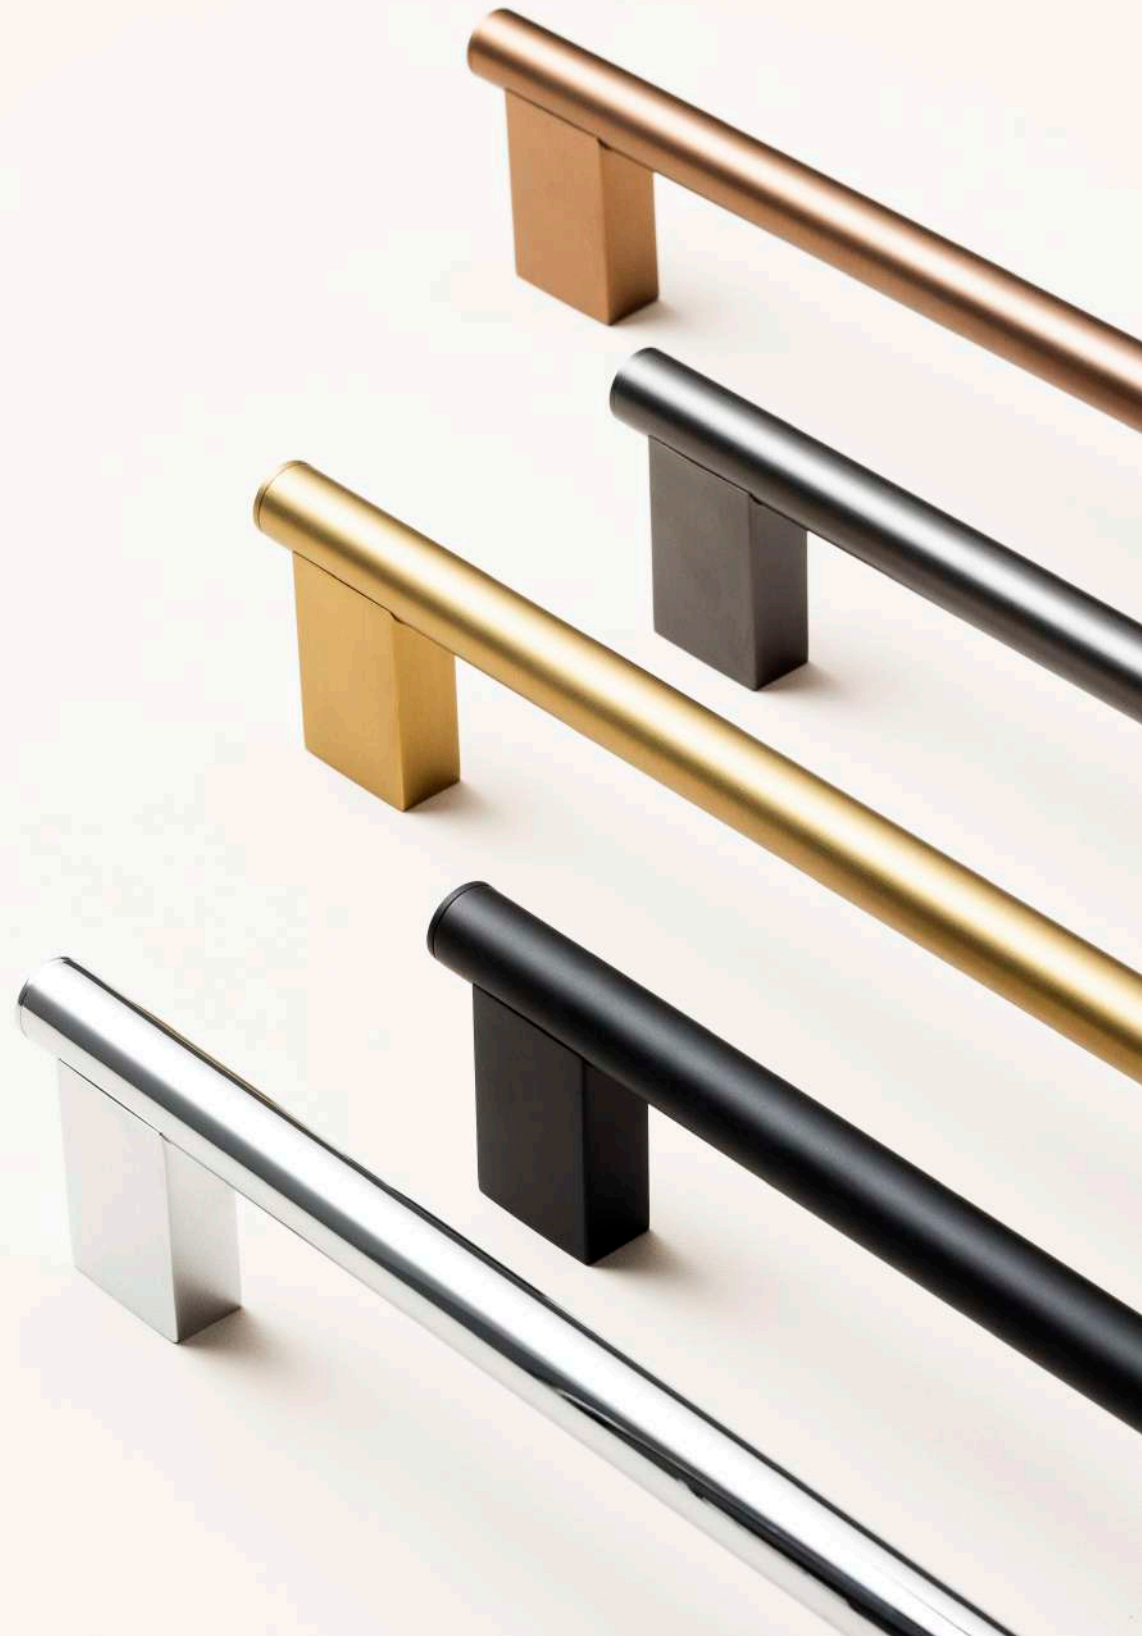

↑ Colección YASS atornillar y Dual fix en cromo, negro mate, blanco mate y oro cepillado /YASS collection screw-on and Dual fix in chrome, matt black, matt white and brushed gold.

← Colección ECO Dual fix en pulido brillo, negro mate, inox cepillado, oro, oro cepillado, bronce cepillado, gun metal /ECO collection Dual fix in shiny polish, matt black, brushed st. steel, gold, brushed gold, brushed bronze and gun metal.